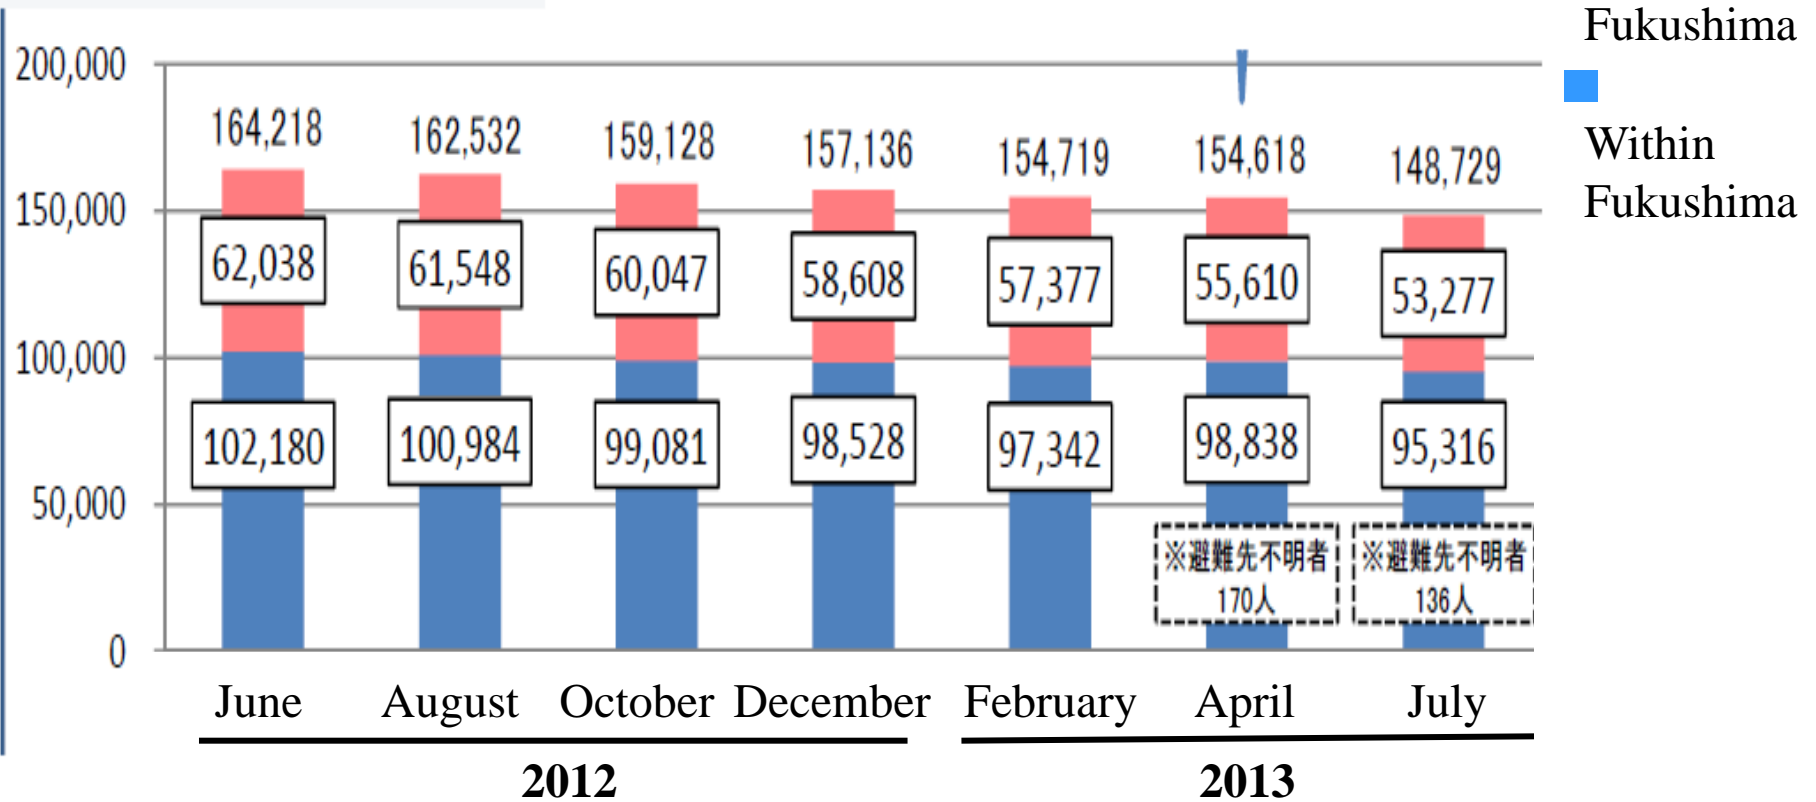

March 11, 2011 Magnitude 9.0 earthquake and tsunami of more than 10 m

Evacuation ordered within a 3 km radius

March 11, 2011 Explosion of Reactor 1
Evacuation ordered within 3 km radius

March 14, 2011 Explosion of Reactor 2

March 15, 2011 Explosion of Reactors 3 & 4

Fukushima City

Fukushima Daiichi NPP

Ministry of Education, Culture, Sports, Science and Technology, Japan
 August 28, 2011

Fukushima City

Fukushima Daiichi NPP

Ministry of Education, Culture, Sports, Science and Technology, Japan
August 28, 2011

The Number of Evacuees from Fukushima Prefecture to Other Prefectures

Changes in numbers of evacuees

Changes in radiation level in Koriyama city, Fukushima

March 7, 2012

January 15, 2013

August 7, 2013

July 20, 2011 to
September 6,
2011