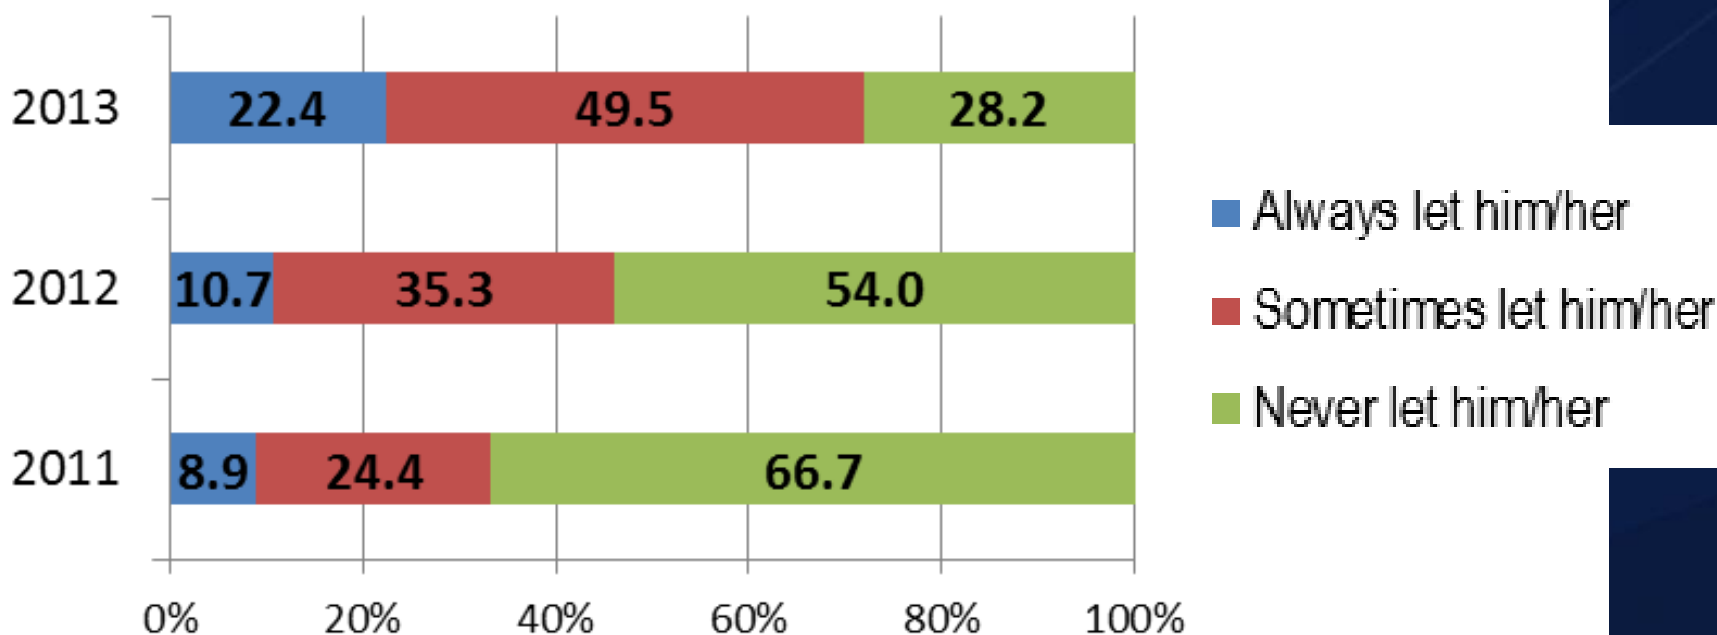

Parents' anxiety over children playing outdoors

Data from Fukushima Children's Stress Assessment & Research Team

Do you allow your children to play outdoors?