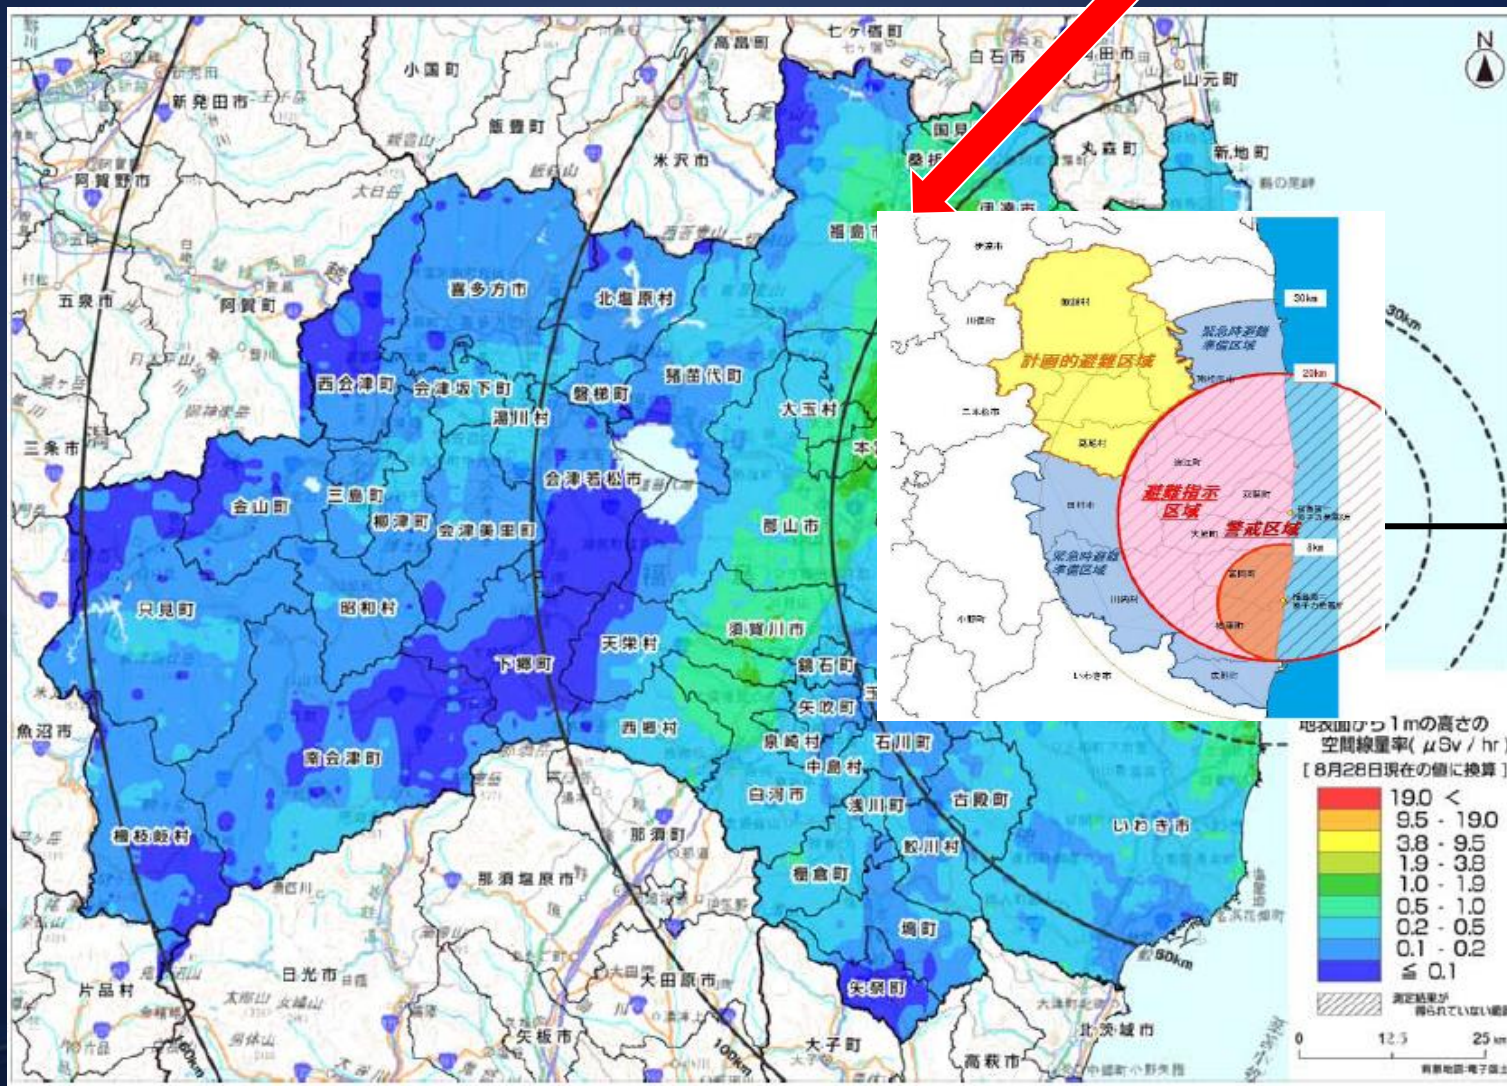

Fukushima City

Fukushima Daiichi NPP

Ministry of Education, Culture, Sports, Science and Technology, Japan
August 28, 2011