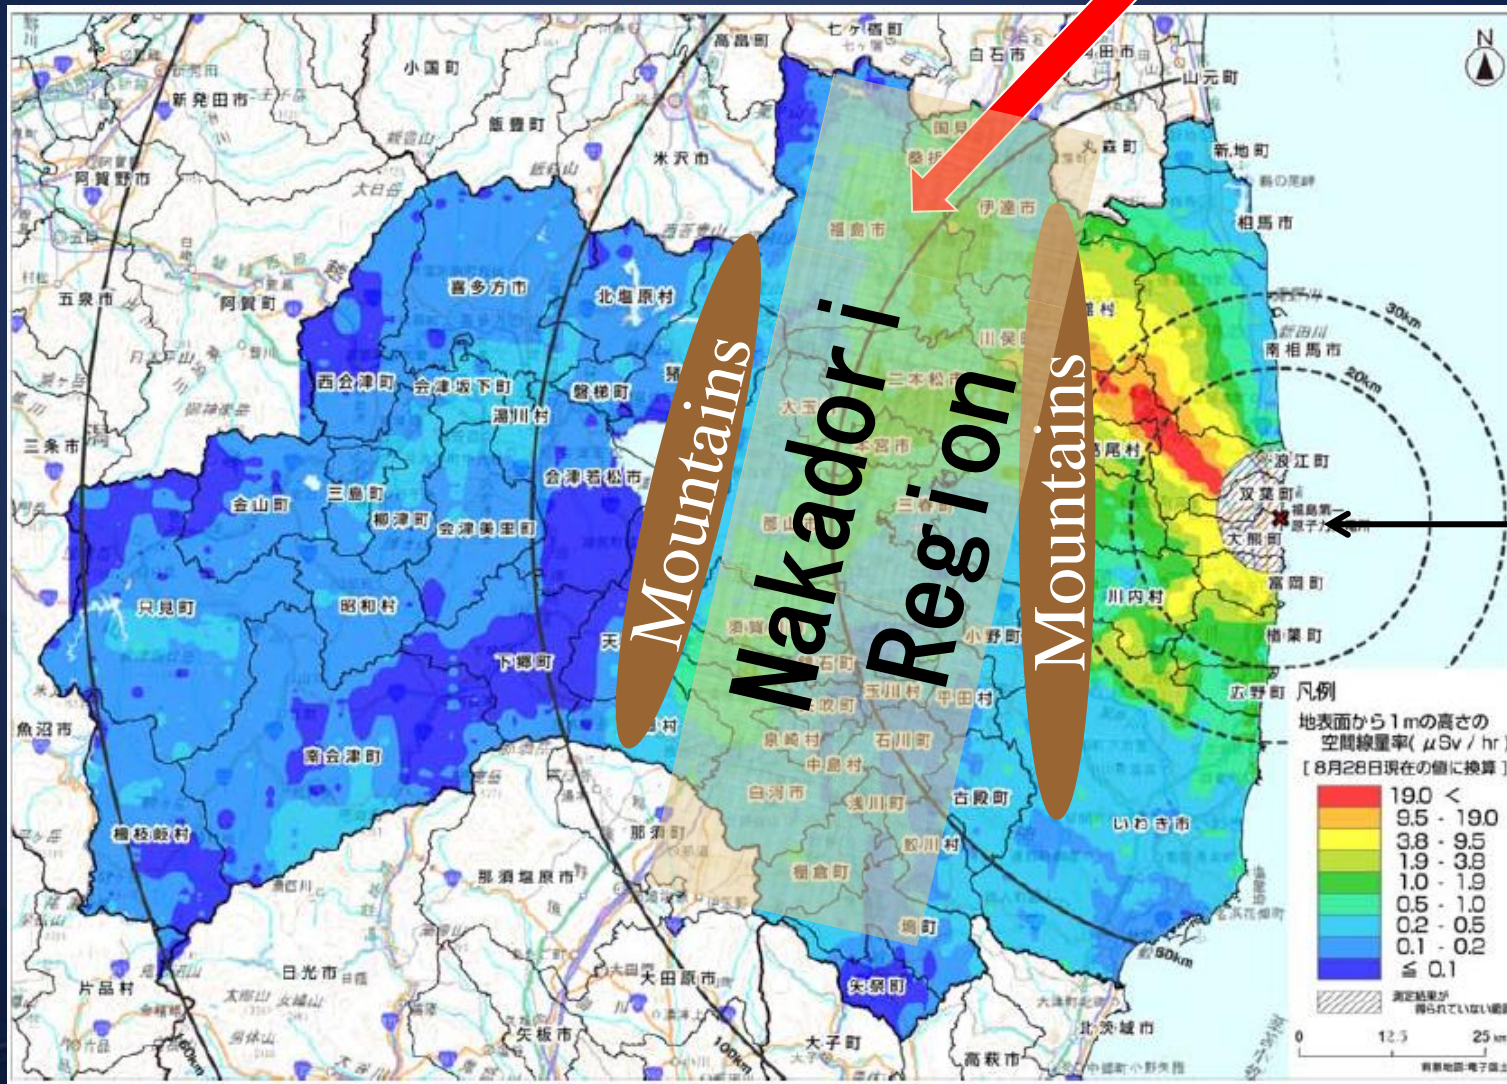

Fukushima City

Fukushima Daiichi NPP

Ministry of Education, Culture, Sports, Science and Technology, Japan
August 28, 2011