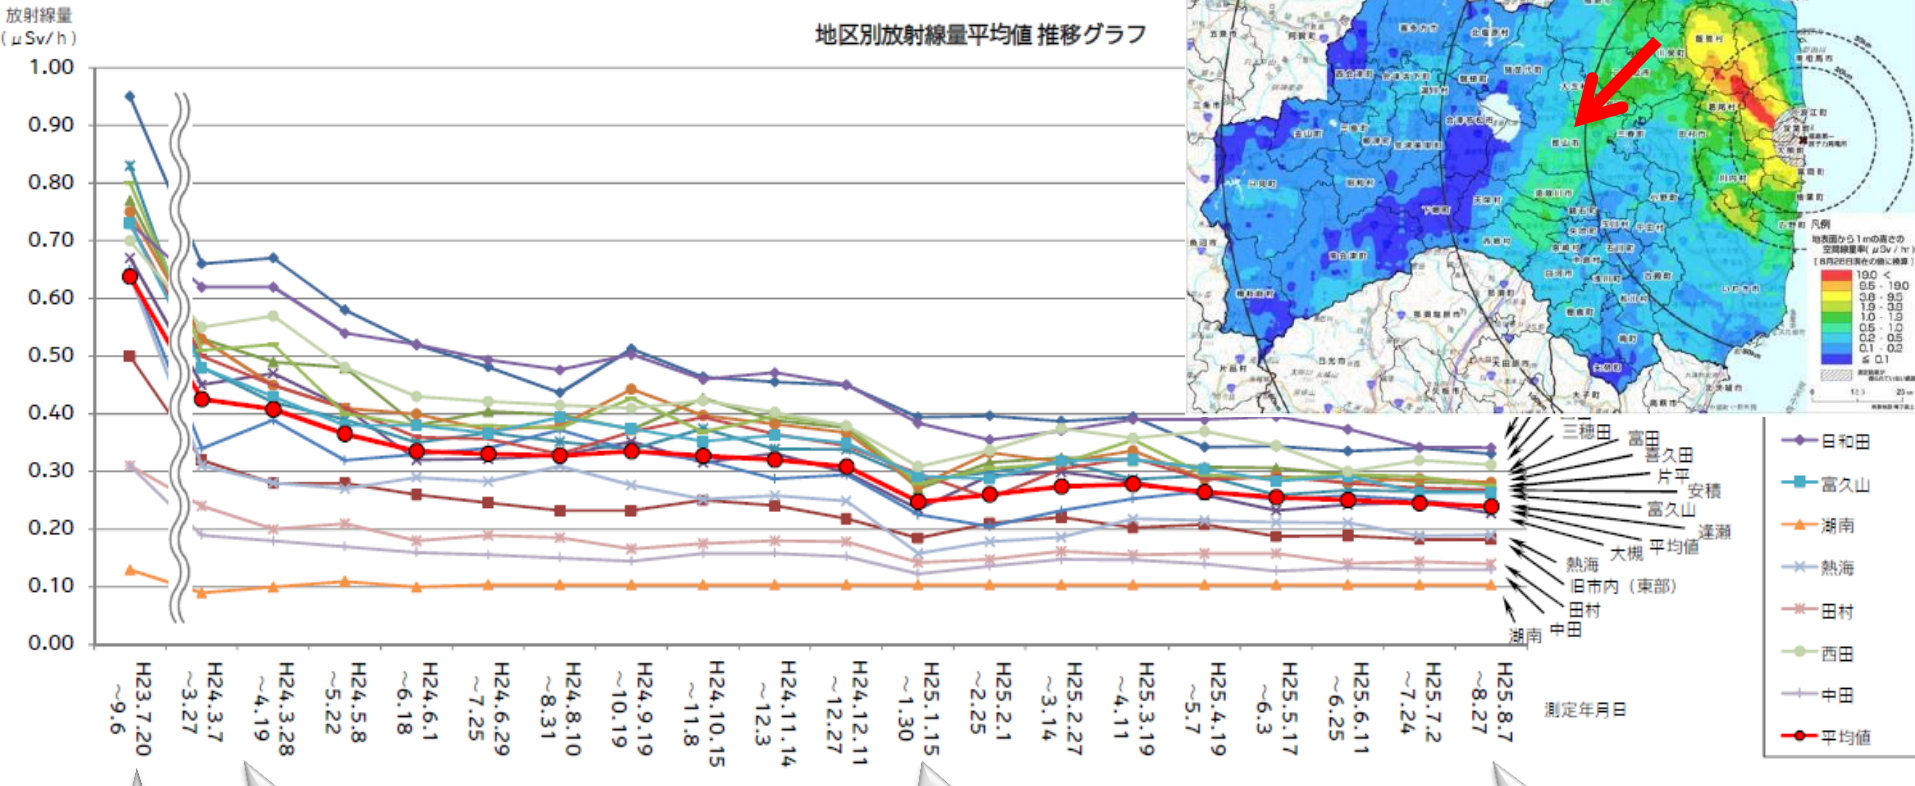

Changes in radiation level in Koriyama city, Fukushima

March 7, 2012

January 15, 2013

August 7, 2013

July 20, 2011 to
September 6,
2011